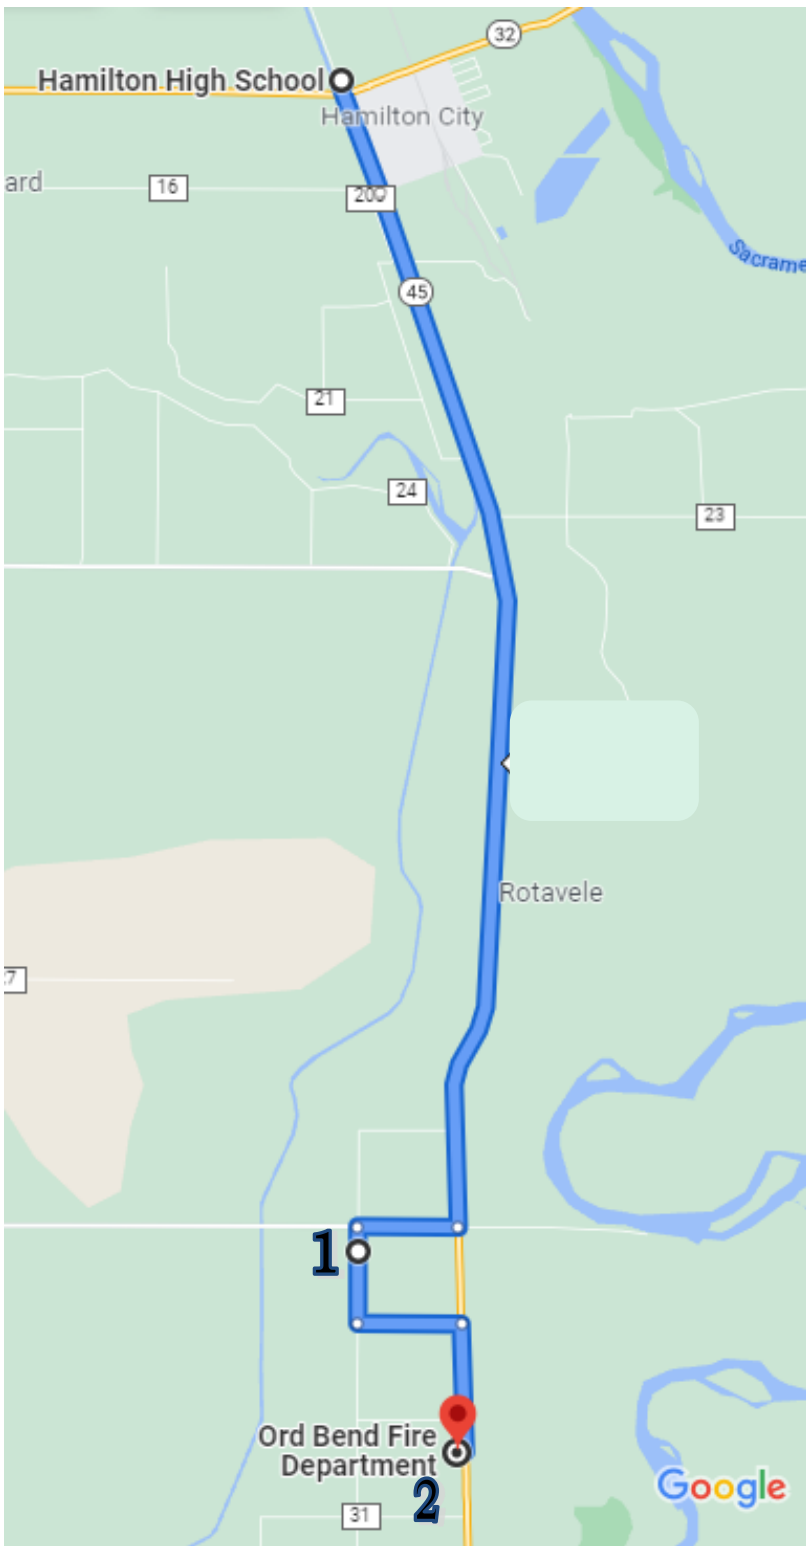

Ord Bend Bus/Van Route 2021-22

Pick up:

- Depart High School at 7:25am
- South on Hwy 45
- **1st stop:** turn right onto Road 28, road makes a left turn. Stop at the first house on the right: **3175 Co. Rd. XX**
- ***2nd stop: Ord Bend Fire Station:** left turn on Road 29, then right onto Hwy 45. Fire Station will be on the right. Wait until 7:45am unless all students are there.
- *Drop off at the Elementary then at the High School

Drop off:

- *Pick up students at the Elementary @3:10pm.
- *Pick up students at the High School @3:20pm.
- *Drop off location 1 then 2.
- **Return to HHS for Capay Bus Route when needed.